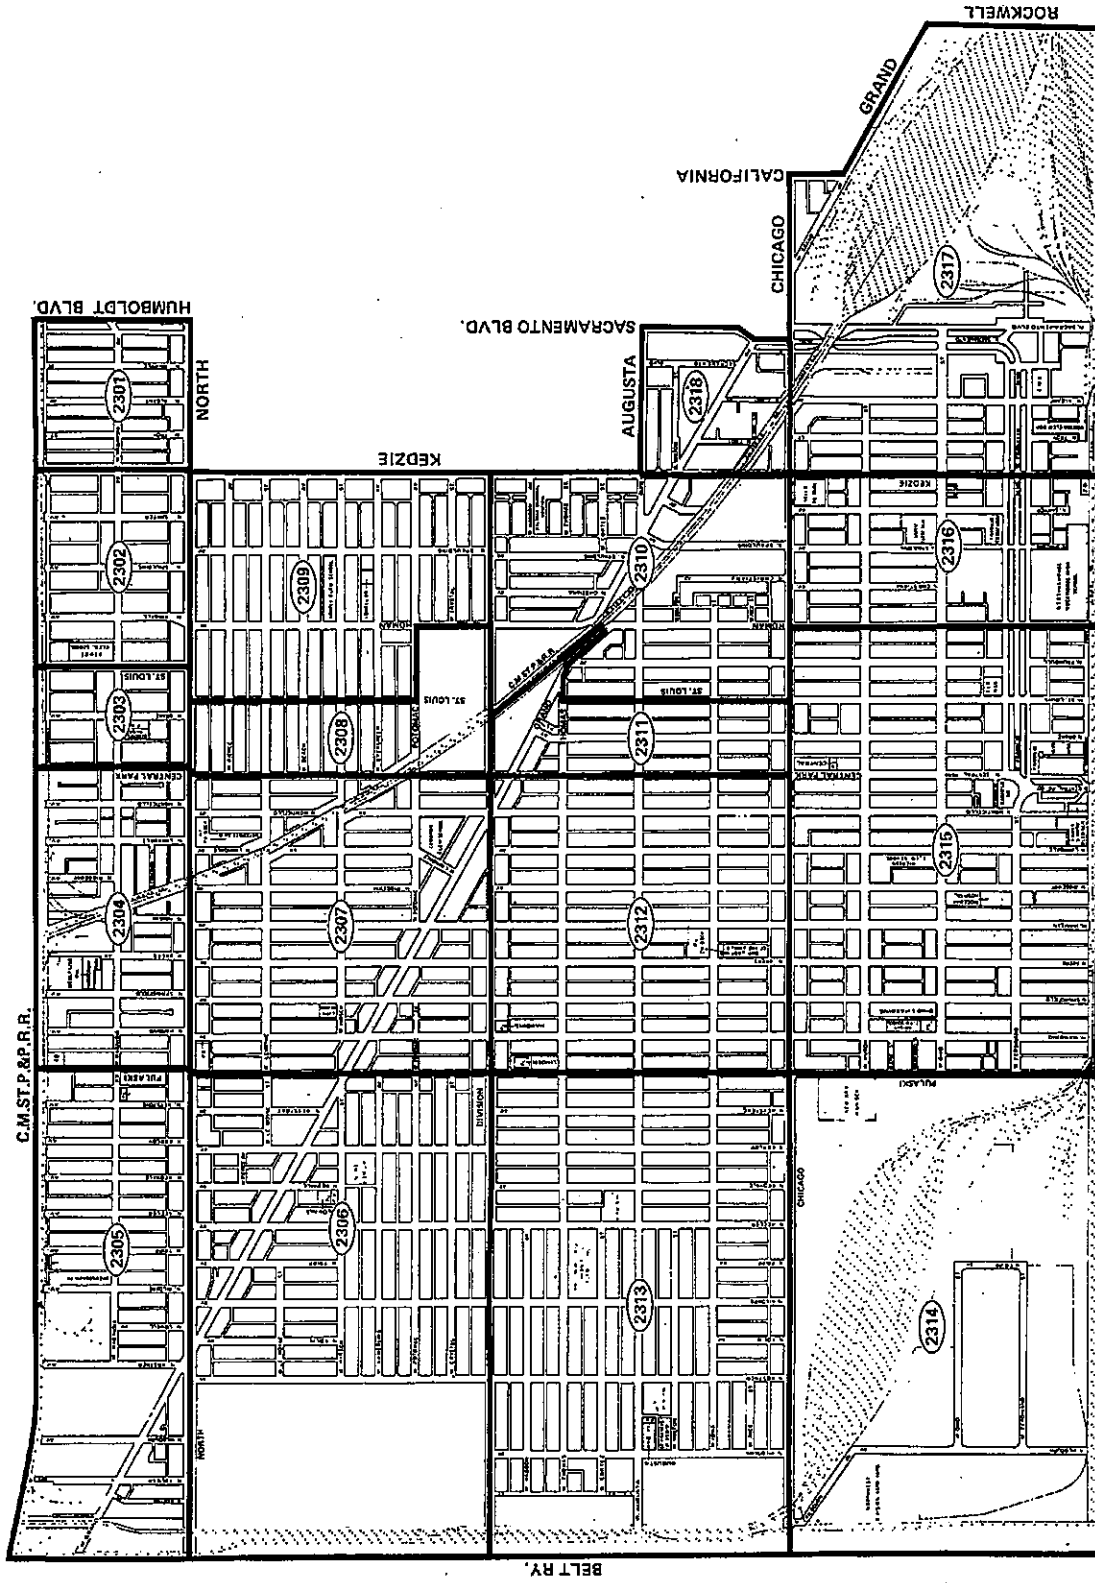

# COMMUNITY AREA 23 HUMBOLDT PARK

1980 CENSUS TRACTS  
AREA NUMBER AND BOUNDARY

CITY OF CHICAGO  
DEPARTMENT OF PLANNING