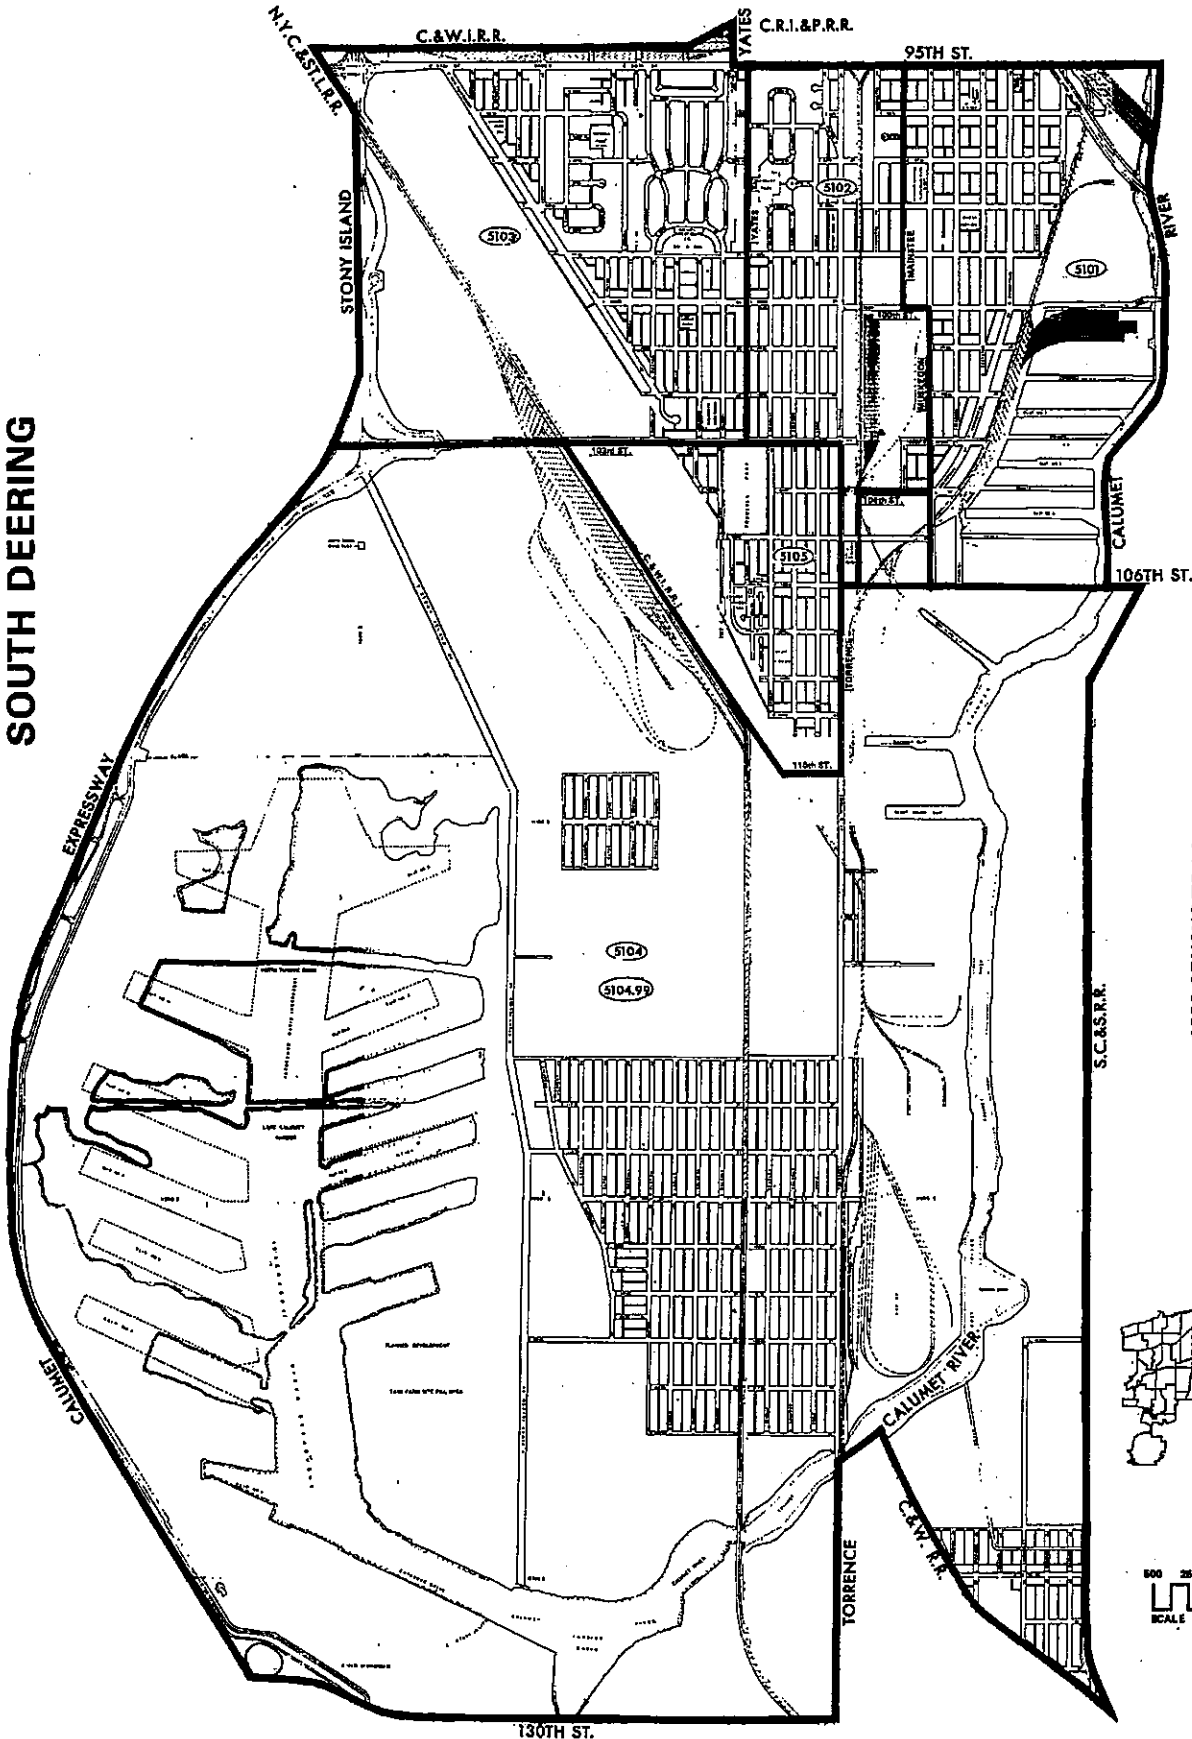

# COMMUNITY AREA 51 SOUTH DEERING

1980 CENSUS TRACTS  
 5101 AREA NUMBER AND BOUNDARY

CITY OF CHICAGO  
 DEPARTMENT OF PLANNING