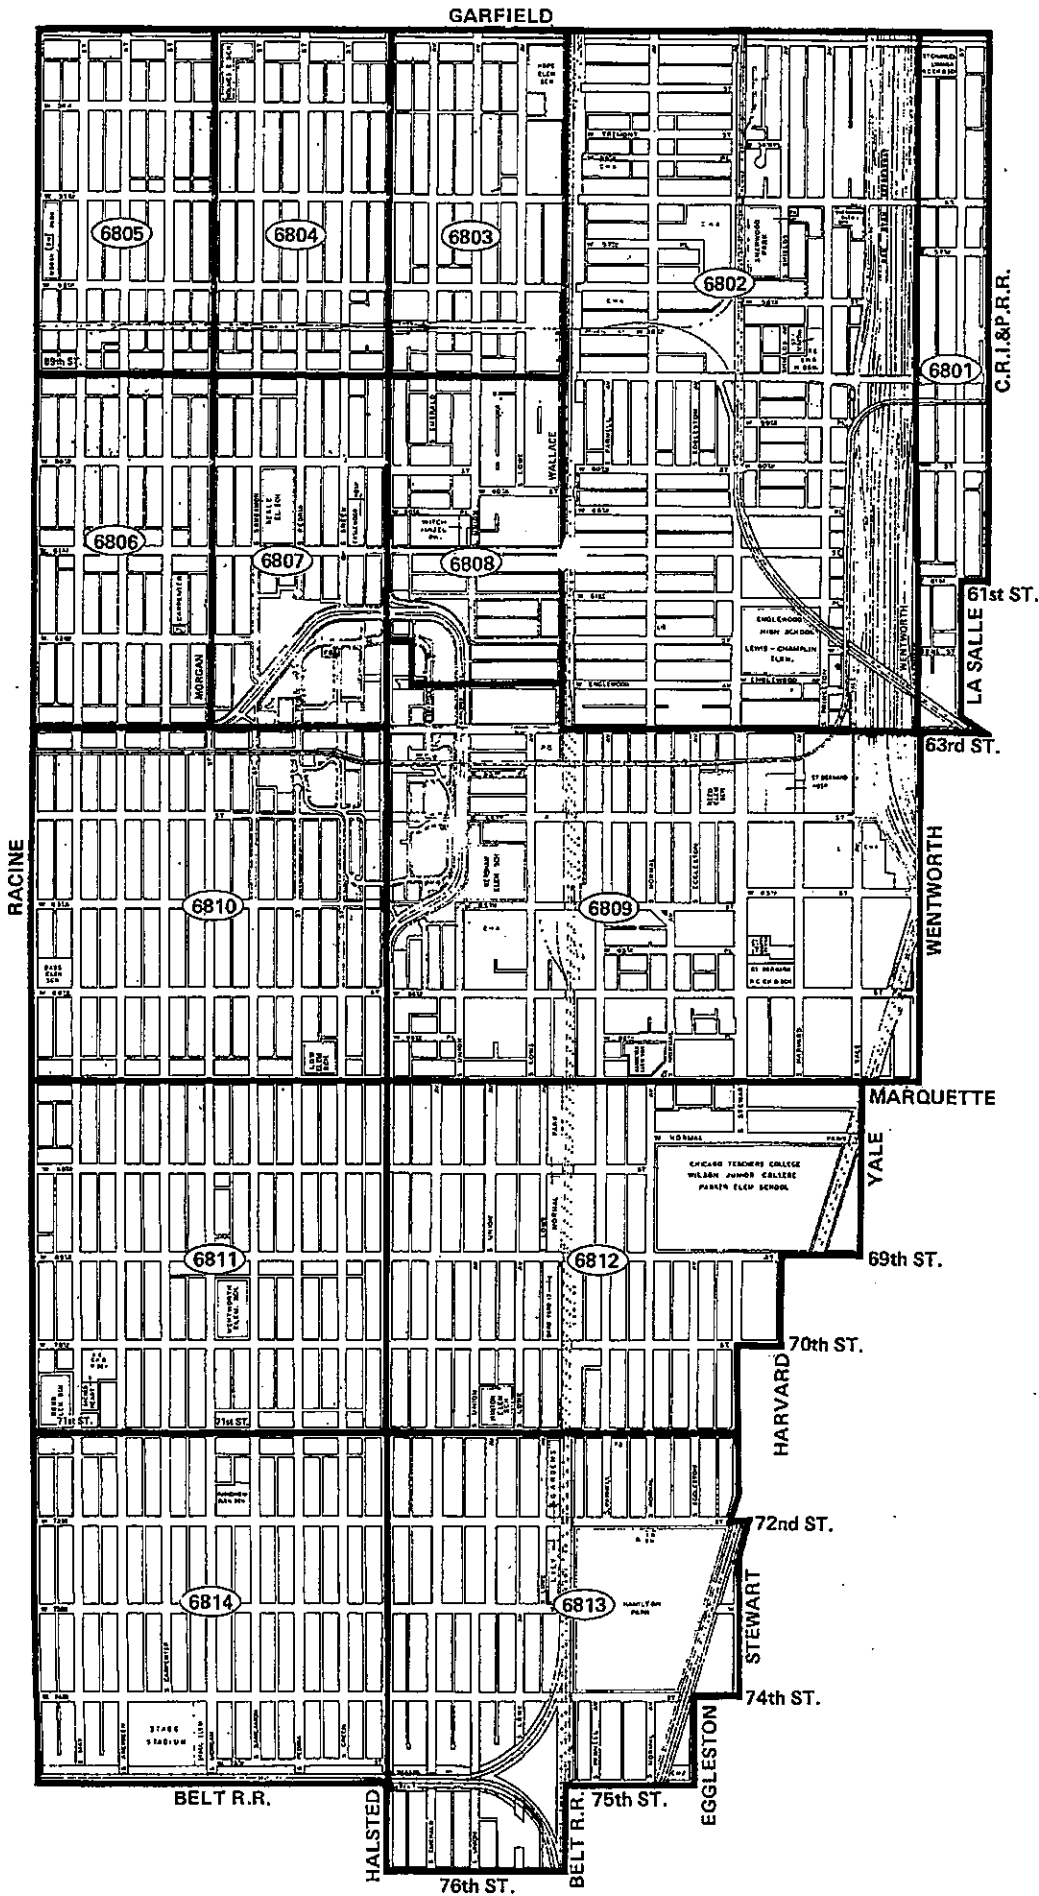

COMMUNITY AREA 68 ENGLEWOOD

1980 CENSUS TRACTS
 AREA NUMBER AND BOUNDARY

CITY OF CHICAGO
 DEPARTMENT OF PLANNING